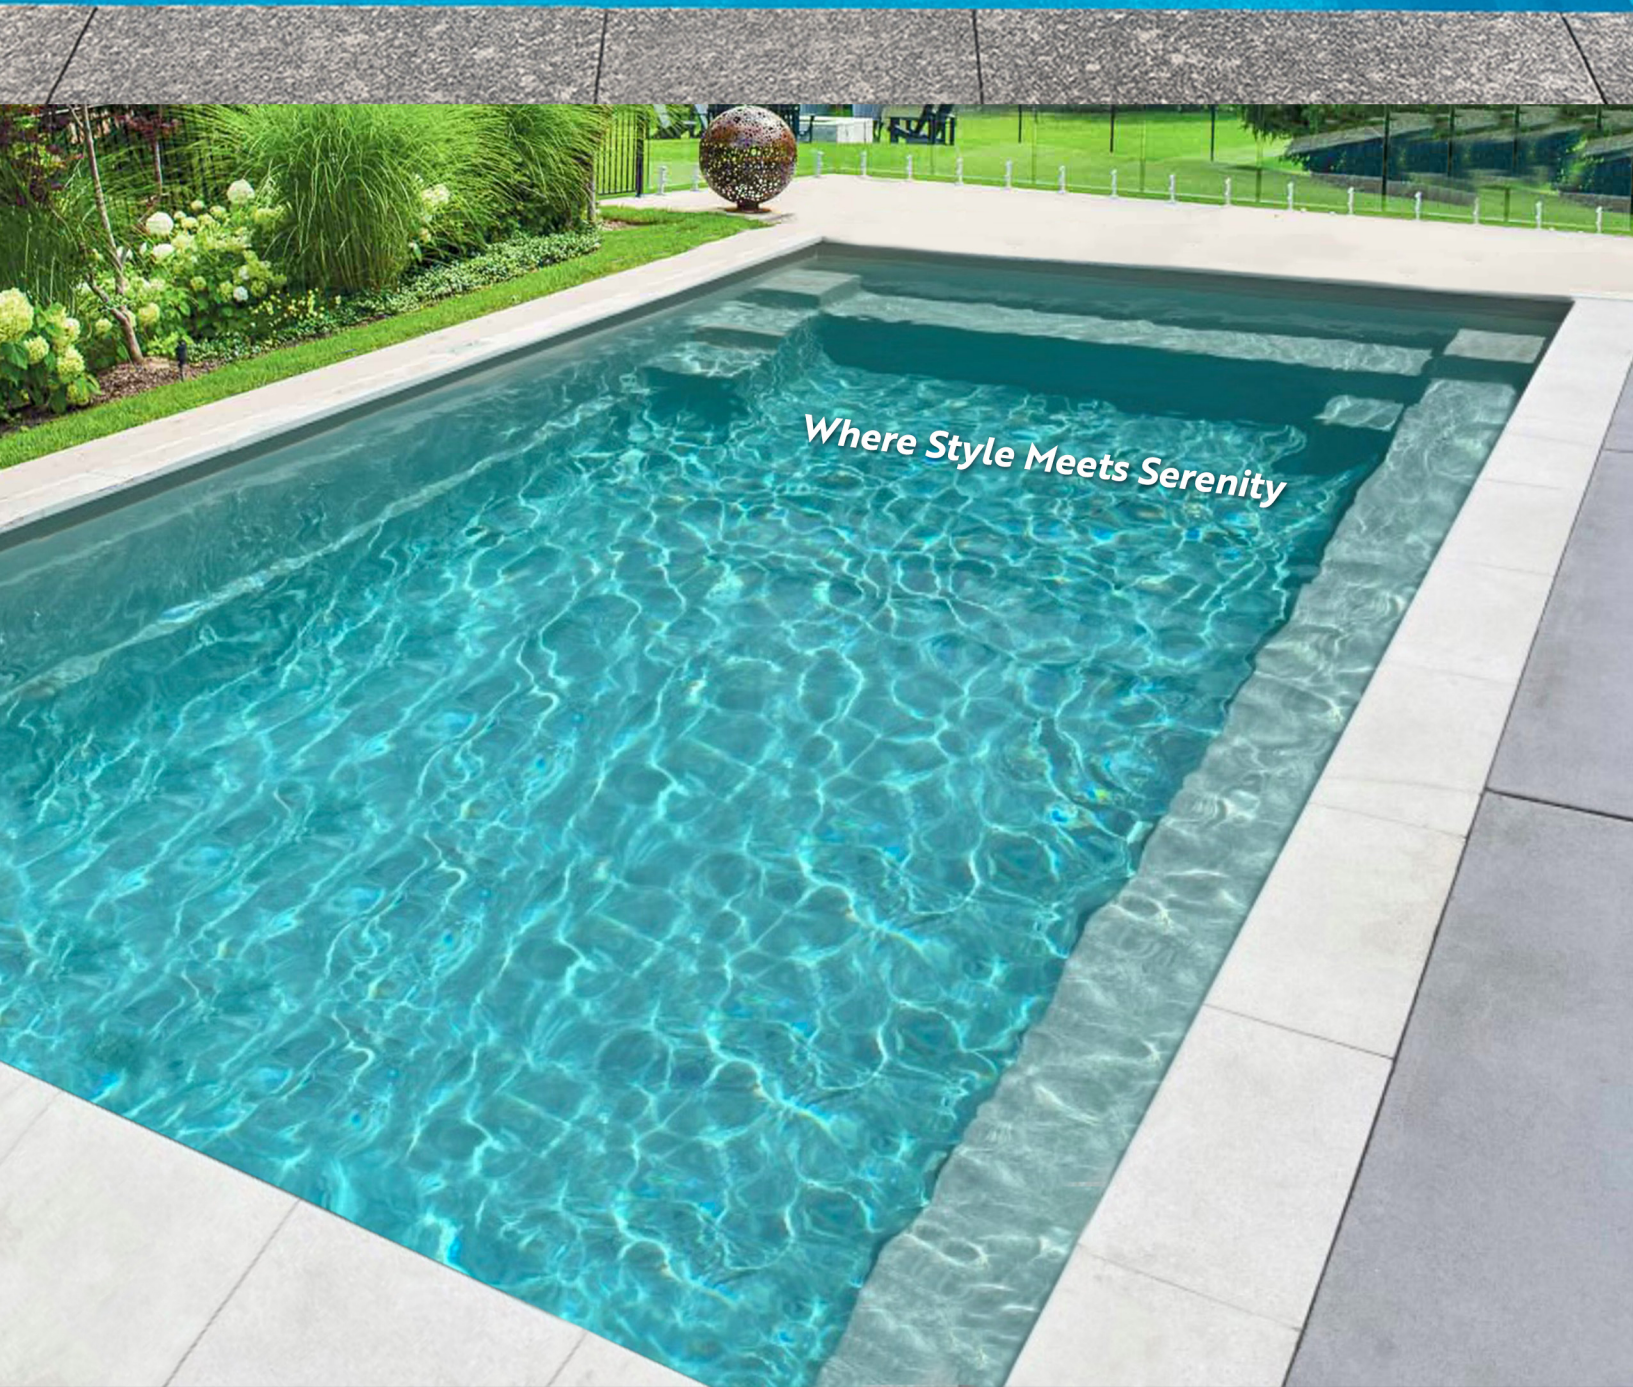

Element

5.45m x 3.4m

Element blends cutting-edge design with everyday luxury.

It's streamlined shape and full-length bench create a perfect balance of form and function - ideal for relaxing, entertaining, or enjoying a quiet swim.

With a contemporary aesthetic and versatile layout, Element transforms any outdoor space into a modern oasis.

Where Style Meets Serenity